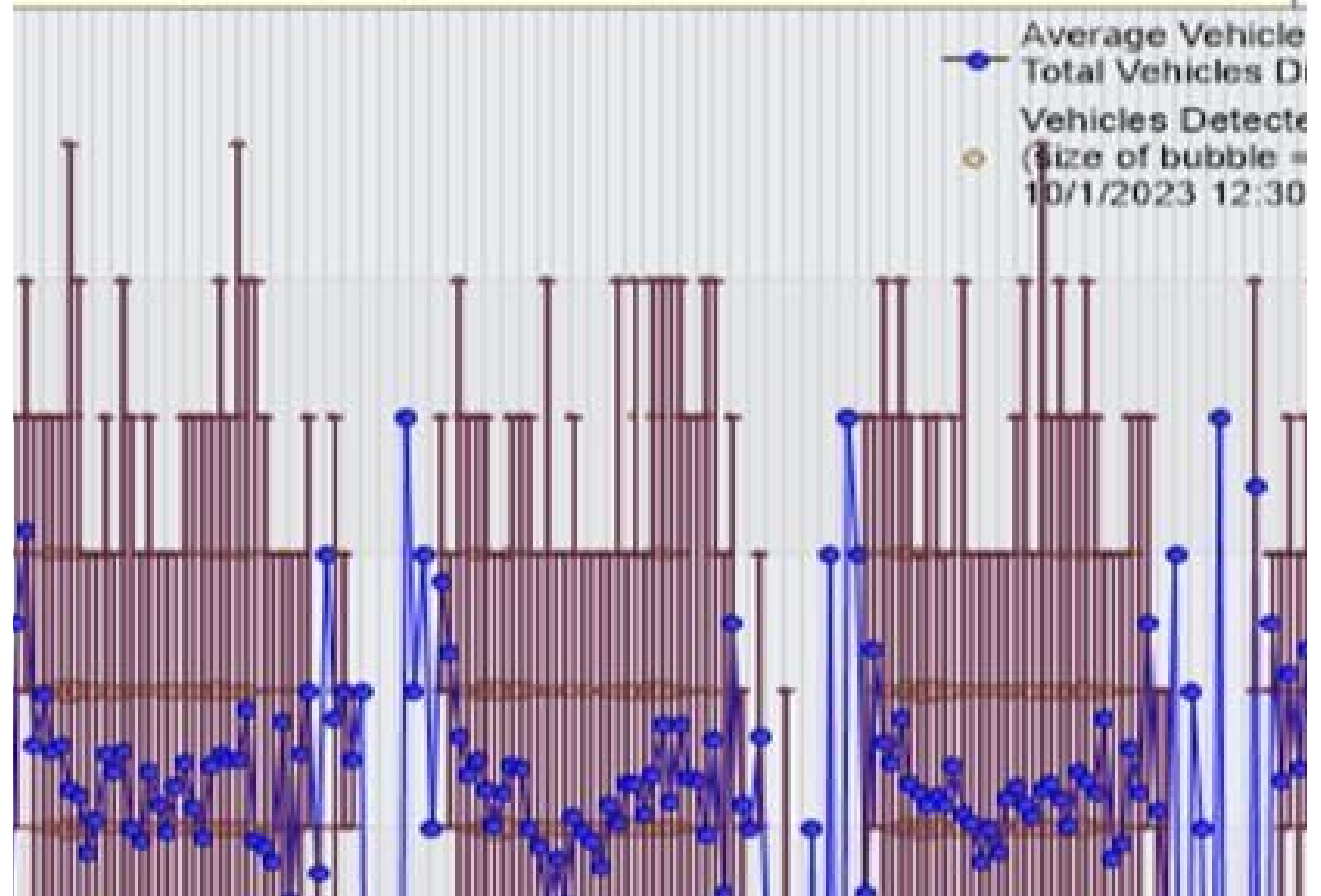

	7 day	5 Working day
Total Count	11461	
Average Daily	1637	1863
Average Speed	26.9	
85% Percentile	33.8	
Morning Peak 8-8am		326.4
Afternoon Peak 5-6pm		153.6
Weekend Peak 10-11am		
Weekend peak 2-3pm		

Vehicle Counts vs. Time [HGL West 9.10.2023: Incoming]

Vehicle Speed (MPH) vs. Time [HGL West 9.10.2023:Incoming]

Speed 65 to 70	Speed 70 to 75	Speed 75 to 80	Speed 80 to 85		
0	0	0	0	0	0
0	0	0	0	0	0
0	0	0	0	0	0
0	0	0	0	0	0
0	0	0	0	0	0
0	0	0	0	0	0
0	0	0	0	0	0
0	0	0	0	0	0
0	0	0	0	0	11461