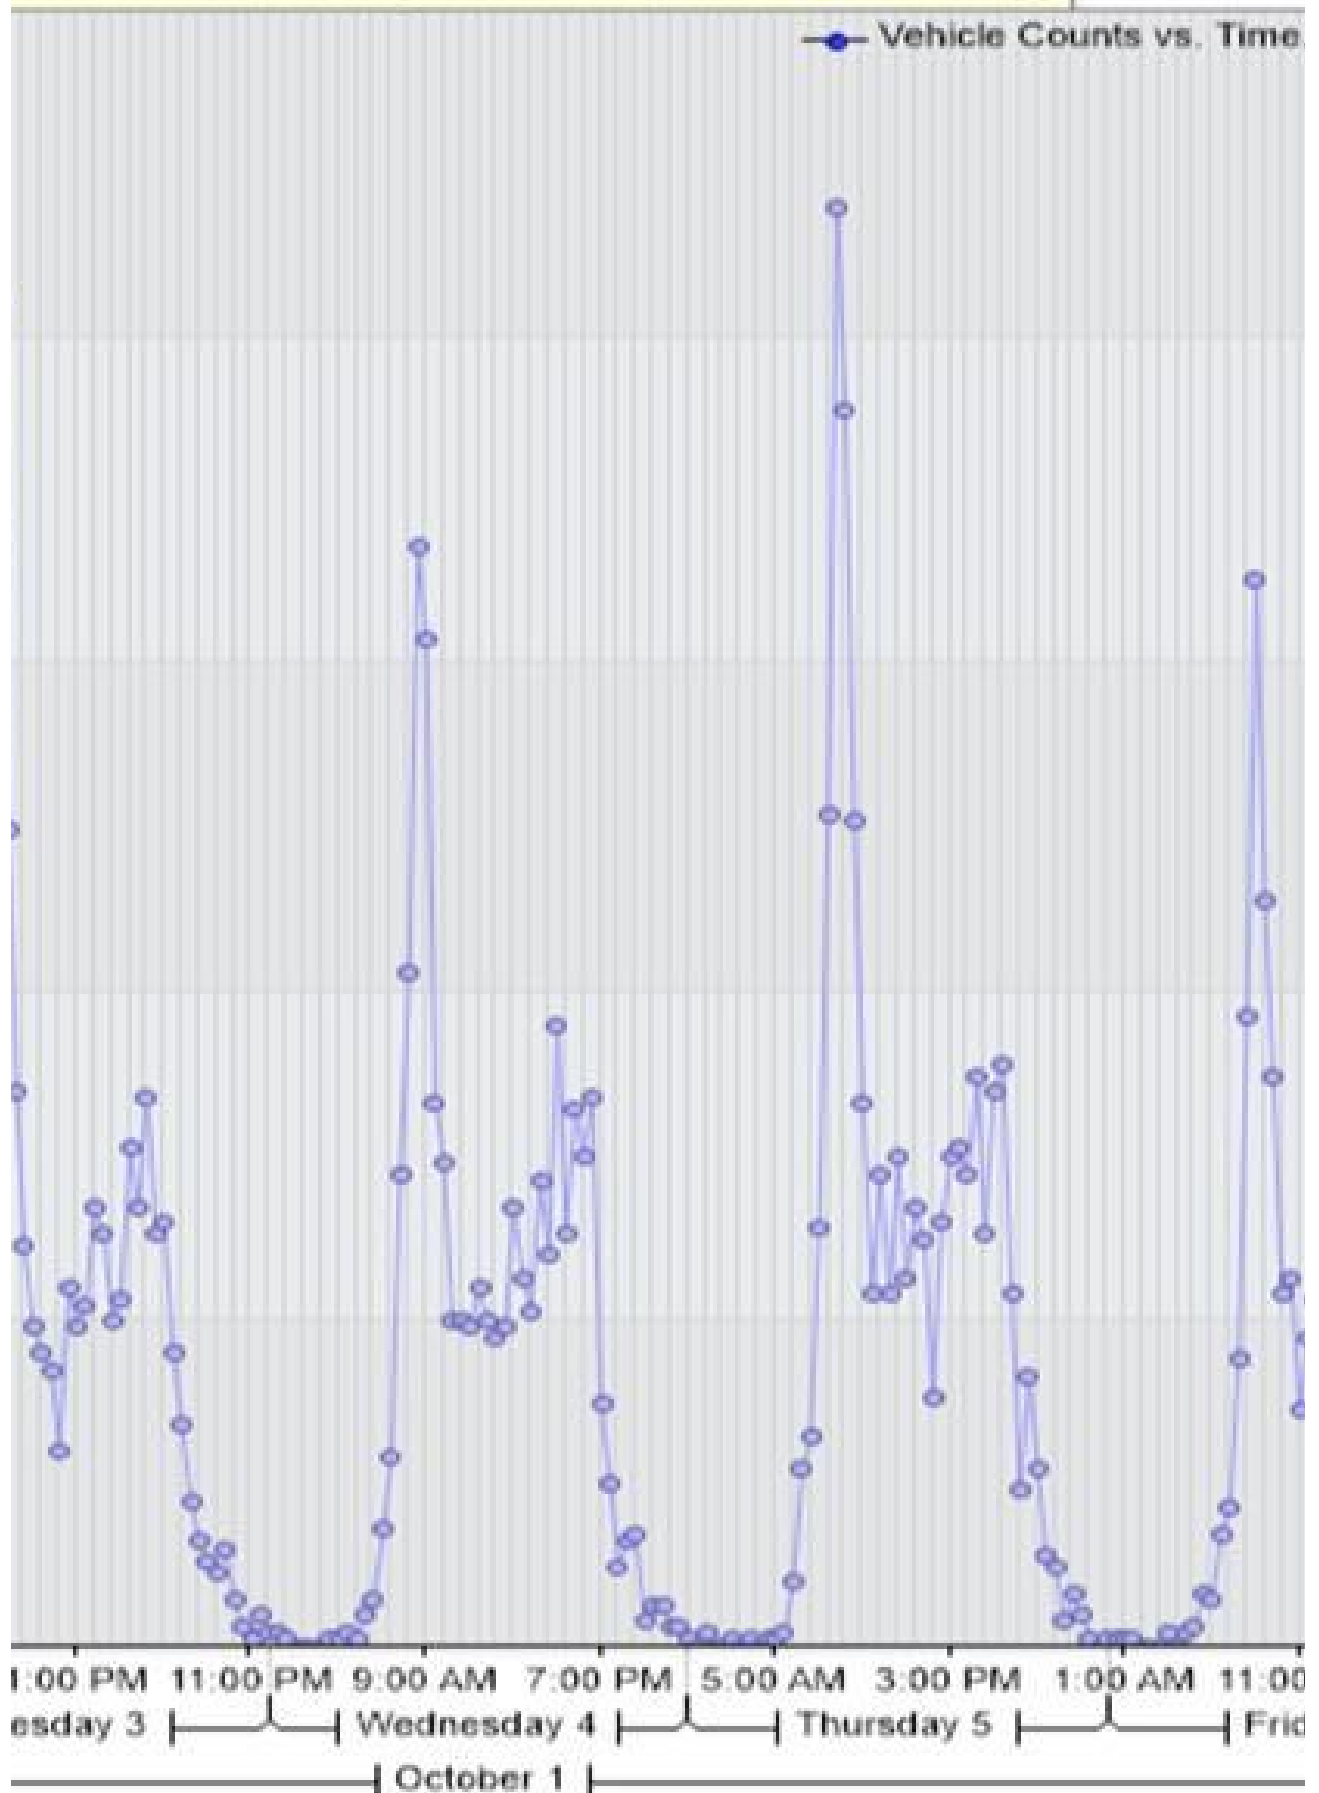

Speed Summary	Total >35mph	%
Sunday 1 October	1027	10%
Monday 2nd October	1776	11%
Tuesday 3rd October	1784	11%
Wednesday 4th October	1906	9%
Thursday 5th October	2167	9%
Friday 6th October	1682	10%
Saturday 7th October	1119	14%

Zoom help

Vehicle

Zoom help

Average Speed

Speed 40 to 45	Speed 45 to 50	Speed 50 to 55	Speed 55 to 60	Speed 60 to 65
11	2	2	0	0
24	10	3	0	0
29	6	2	0	0
29	11	0	0	0
29	6	1	0	0
32	7	0	0	0
27	8	2	0	0
181	50	10	0	0

	7 day	5 Working day
Total Count	11461	
Average Daily	1637	1863
Average Speed	26.9	
85% Percentile	33.8	
Morning Peak 8-8am		326.4
Afternoon Peak 5-6pm		153.6
Weekend Peak 10-11am		
Weekend peak 2-3pm		

Vehicle Counts vs. Time [HGL West 9.10.2023: Incoming]

Vehicle Speed (MPH) vs. Time [HGL West 9.10.2023:Incoming]

Speed 65 to 70	Speed 70 to 75	Speed 75 to 80	Speed 80 to 85		
0	0	0	0	0	0
0	0	0	0	0	0
0	0	0	0	0	0
0	0	0	0	0	0
0	0	0	0	0	0
0	0	0	0	0	0
0	0	0	0	0	0
0	0	0	0	0	0
0	0	0	0	0	11461