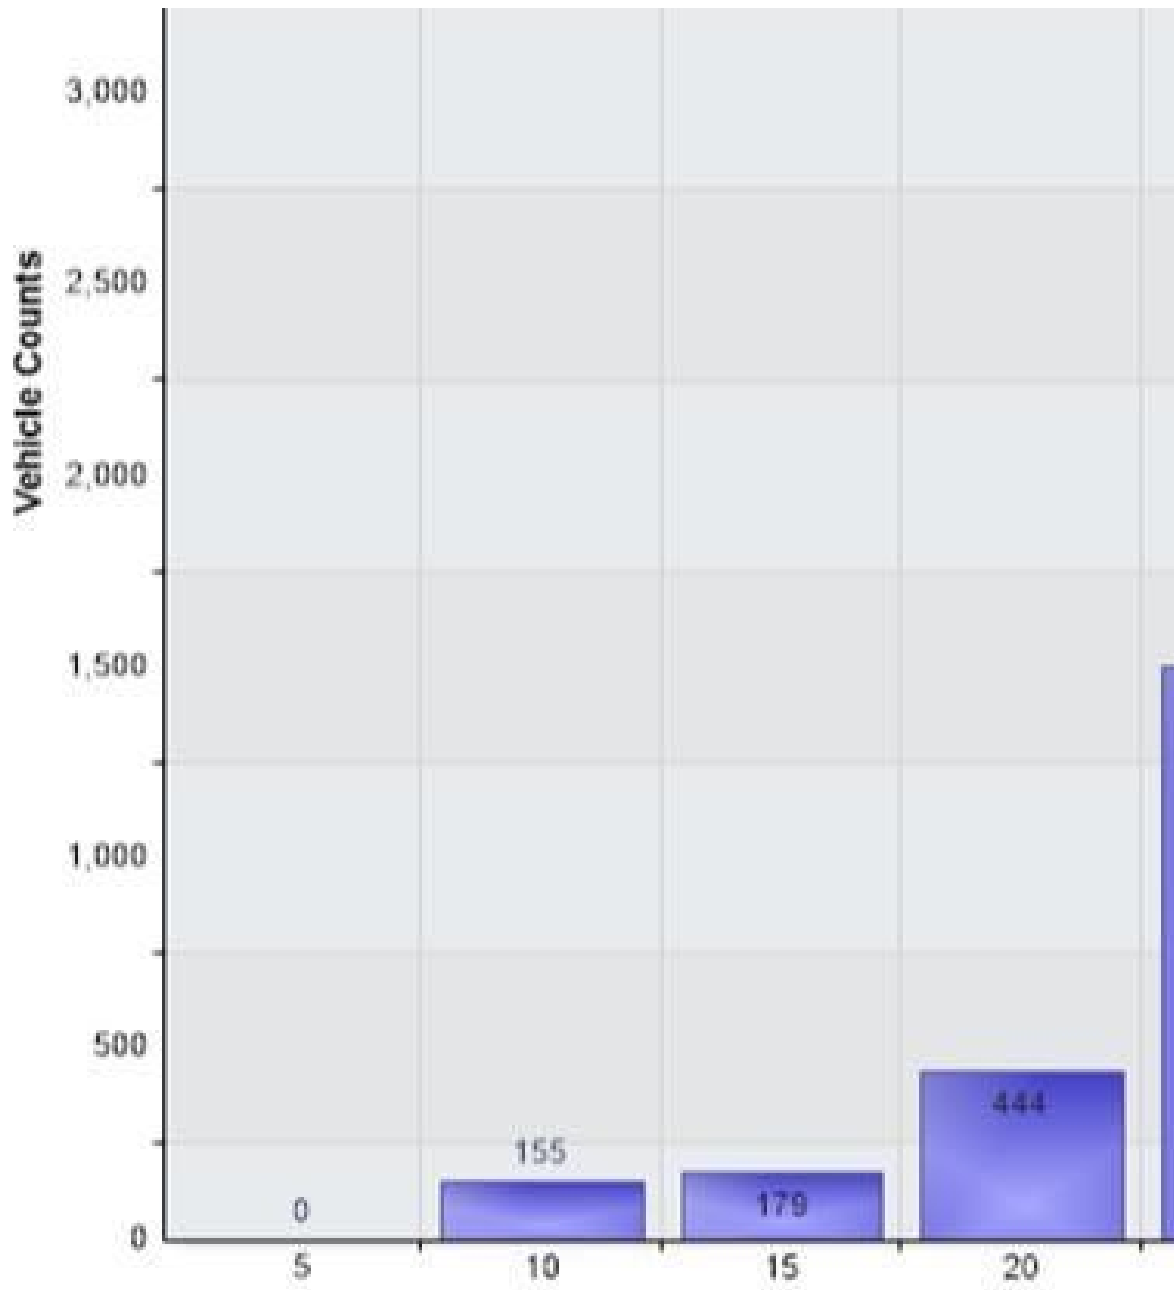

HGL SID facing West (May Close build out)

Date	Speed <30	Speed 30 to 35	Speed 35 to 40
Sunday 1 October	594	333	85
Monday 2nd October	991	587	161
Tuesday 3rd October	968	613	166
Wednesday 4th October	1143	587	136
Thursday 5th October	1283	692	156
Friday 6th October	939	569	135
Saturday 7th October	602	365	115
<b>Totals</b>	<b>6520</b>	<b>3746</b>	<b>954</b>

Speed Summary	Total >35mph	%
Sunday 1 October	1027	10%
Monday 2nd October	1776	11%
Tuesday 3rd October	1784	11%
Wednesday 4th October	1906	9%
Thursday 5th October	2167	9%
Friday 6th October	1682	10%
Saturday 7th October	1119	14%

Zoom help

Vehicle

Zoom help

Average Speed

Speed 40 to 45	Speed 45 to 50	Speed 50 to 55	Speed 55 to 60	Speed 60 to 65
11	2	2	0	0
24	10	3	0	0
29	6	2	0	0
29	11	0	0	0
29	6	1	0	0
32	7	0	0	0
27	8	2	0	0
181	50	10	0	0

	7 day	5 Working day
Total Count	11461	
Average Daily	1637	1863
Average Speed	26.9	
85% Percentile	33.8	
Morning Peak 8-8am		326.4
Afternoon Peak 5-6pm		153.6
Weekend Peak 10-11am		
Weekend peak 2-3pm		