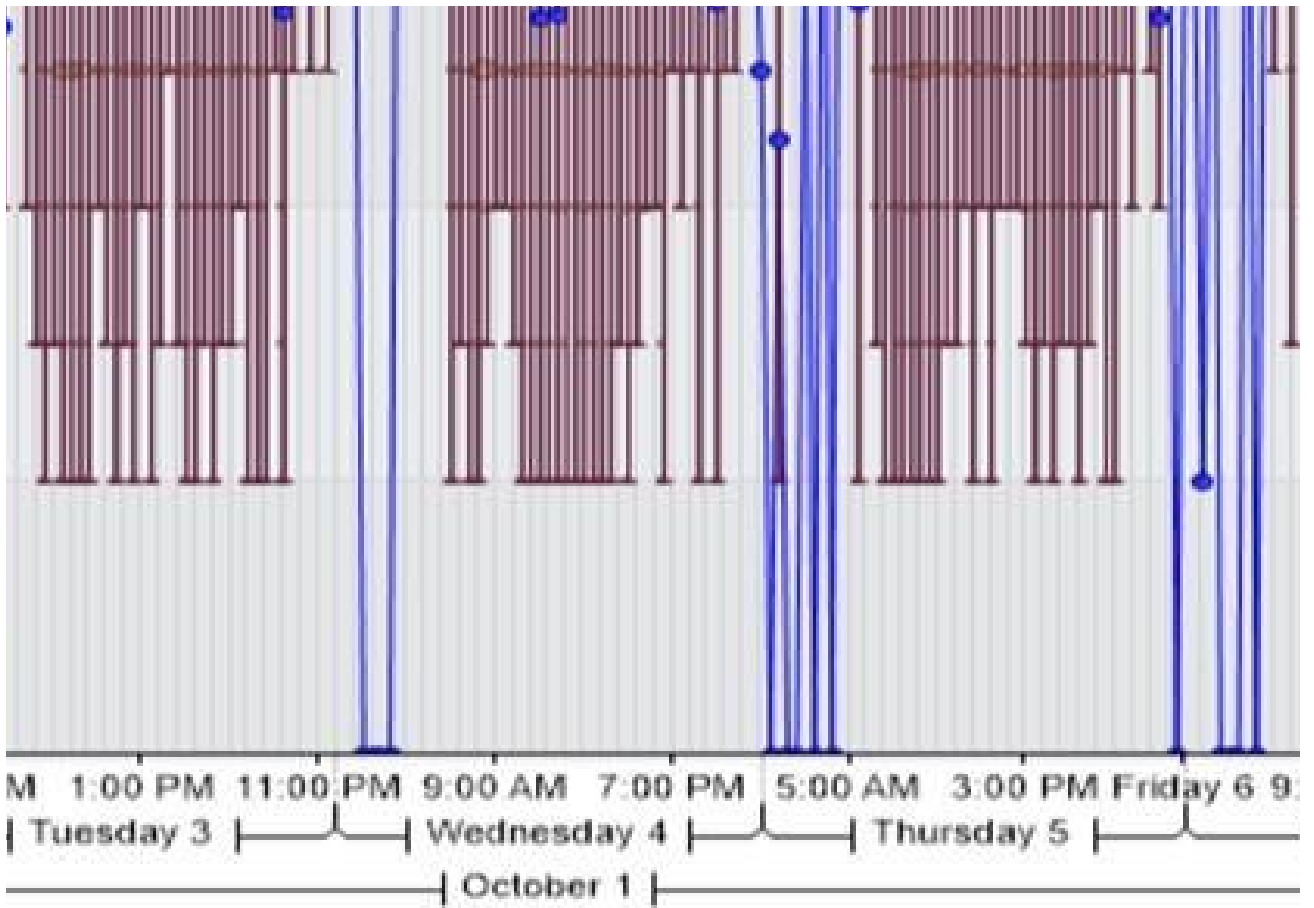

Speed 65 to 70	Speed 70 to 75	Speed 75 to 80	Speed 80 to 85		
0	0	0	0	0	0
0	0	0	0	0	0
0	0	0	0	0	0
0	0	0	0	0	0
0	0	0	0	0	0
0	0	0	0	0	0
0	0	0	0	0	0
0	0	0	0	0	0
0	0	0	0	0	11461

Weekend

1073

139.5

90.5