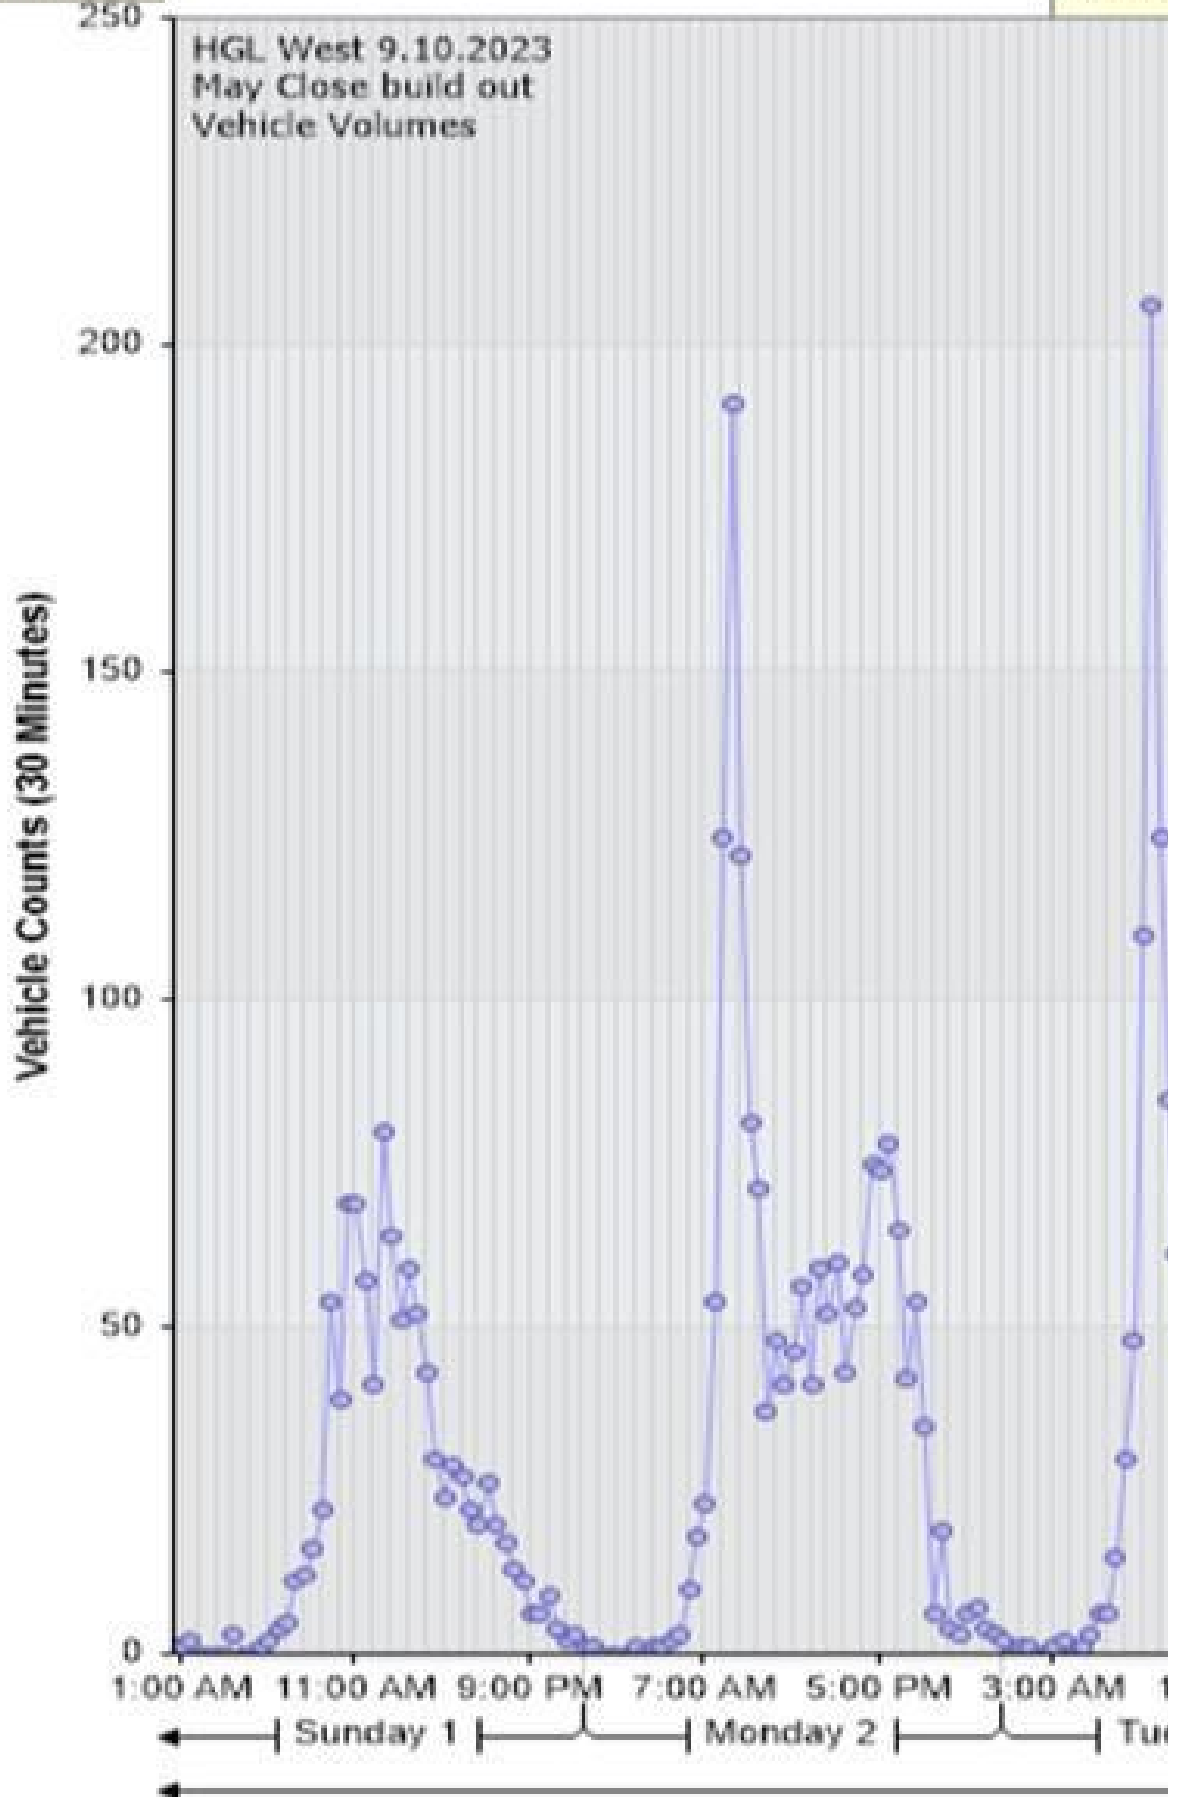

HGL SID facing West (May Close build out)

Date	Speed <30	Speed 30 to 35	Speed 35 to 40
Sunday 1 October	594	333	85
Monday 2nd October	991	587	161
Tuesday 3rd October	968	613	166
Wednesday 4th October	1143	587	136
Thursday 5th October	1283	692	156
Friday 6th October	939	569	135
Saturday 7th October	602	365	115
<b>Totals</b>	<b>6520</b>	<b>3746</b>	<b>954</b>

Speed Summary	Total >35mph	%
Sunday 1 October	1027	10%
Monday 2nd October	1776	11%
Tuesday 3rd October	1784	11%
Wednesday 4th October	1906	9%
Thursday 5th October	2167	9%
Friday 6th October	1682	10%
Saturday 7th October	1119	14%

Zoom help

Vehicle

Zoom help

Average Speed

Speed 40 to 45	Speed 45 to 50	Speed 50 to 55	Speed 55 to 60	Speed 60 to 65
11	2	2	0	0
24	10	3	0	0
29	6	2	0	0
29	11	0	0	0
29	6	1	0	0
32	7	0	0	0
27	8	2	0	0
181	50	10	0	0

	7 day	5 Working day
Total Count	11461	
Average Daily	1637	1863
Average Speed	26.9	
85% Percentile	33.8	
Morning Peak 8-8am		326.4
Afternoon Peak 5-6pm		153.6
Weekend Peak 10-11am		
Weekend peak 2-3pm		