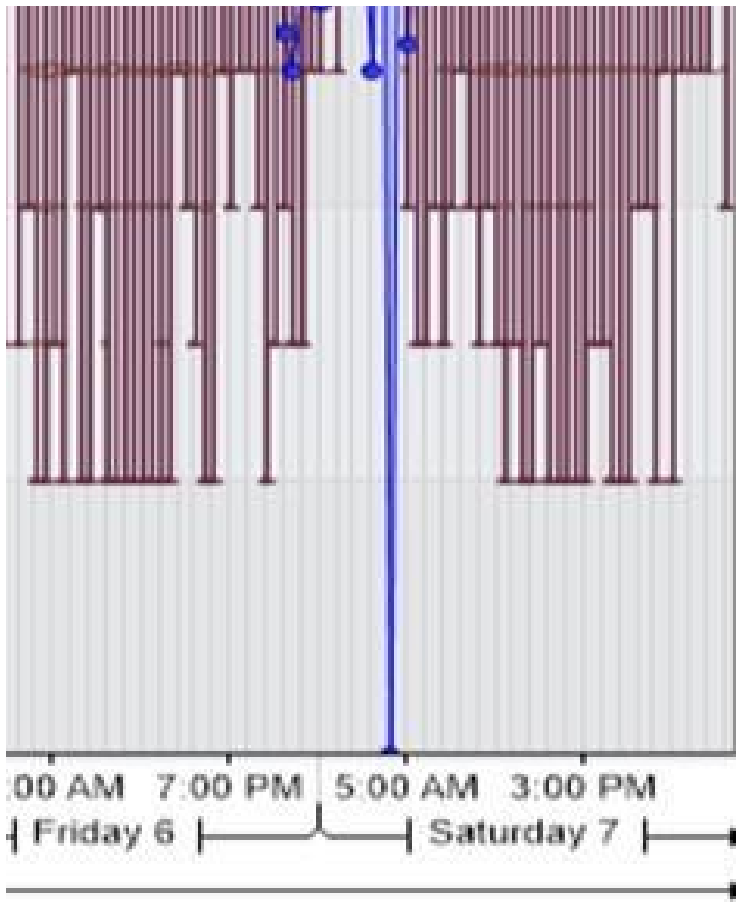

Weekend

1073

139.5

90.5

11,461 Counts

Total Vehicles Displayed=11461

Total Count

1027

1776

1784

1906

2167

1682

1119

11461