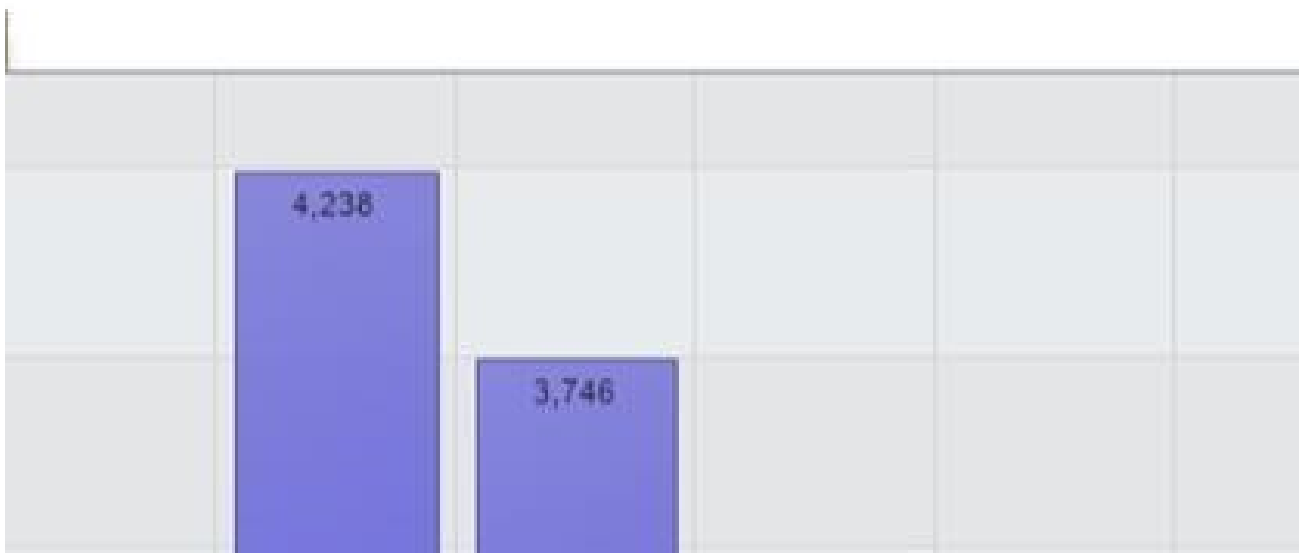

Zoom help

Vehicle

Zoom help

Average Speed

Speed 40 to 45	Speed 45 to 50	Speed 50 to 55	Speed 55 to 60	Speed 60 to 65
11	2	2	0	0
24	10	3	0	0
29	6	2	0	0
29	11	0	0	0
29	6	1	0	0
32	7	0	0	0
27	8	2	0	0
181	50	10	0	0

	7 day	5 Working day
Total Count	11461	
Average Daily	1637	1863
Average Speed	26.9	
85% Percentile	33.8	
Morning Peak 8-8am		326.4
Afternoon Peak 5-6pm		153.6
Weekend Peak 10-11am		
Weekend peak 2-3pm		