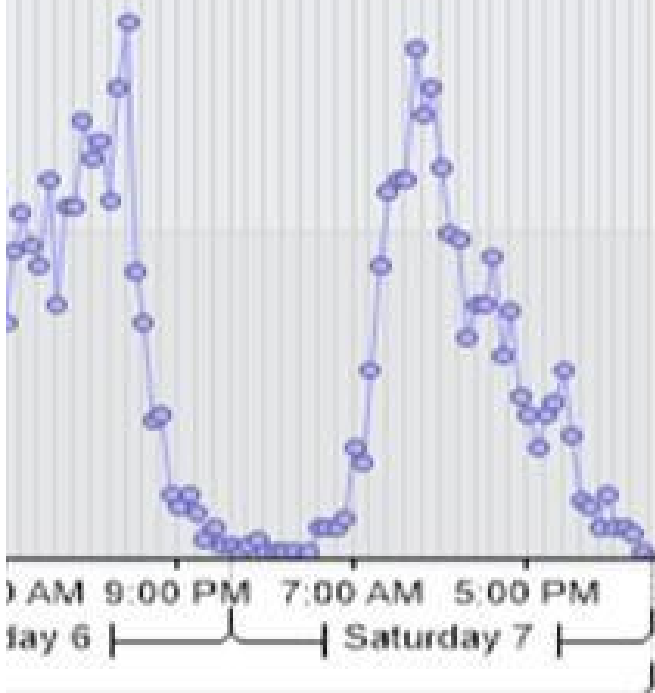

	7 day	5 Working day
Total Count	11461	
Average Daily	1637	1863
Average Speed	26.9	
85% Percentile	33.8	
Morning Peak 8-8am		326.4
Afternoon Peak 5-6pm		153.6
Weekend Peak 10-11am		
Weekend peak 2-3pm		

Weekend

1073

139.5

90.5

11,461 Counts

Total Vehicles Displayed=11461

Total Count

1027

1776

1784

1906

2167

1682

1119

11461