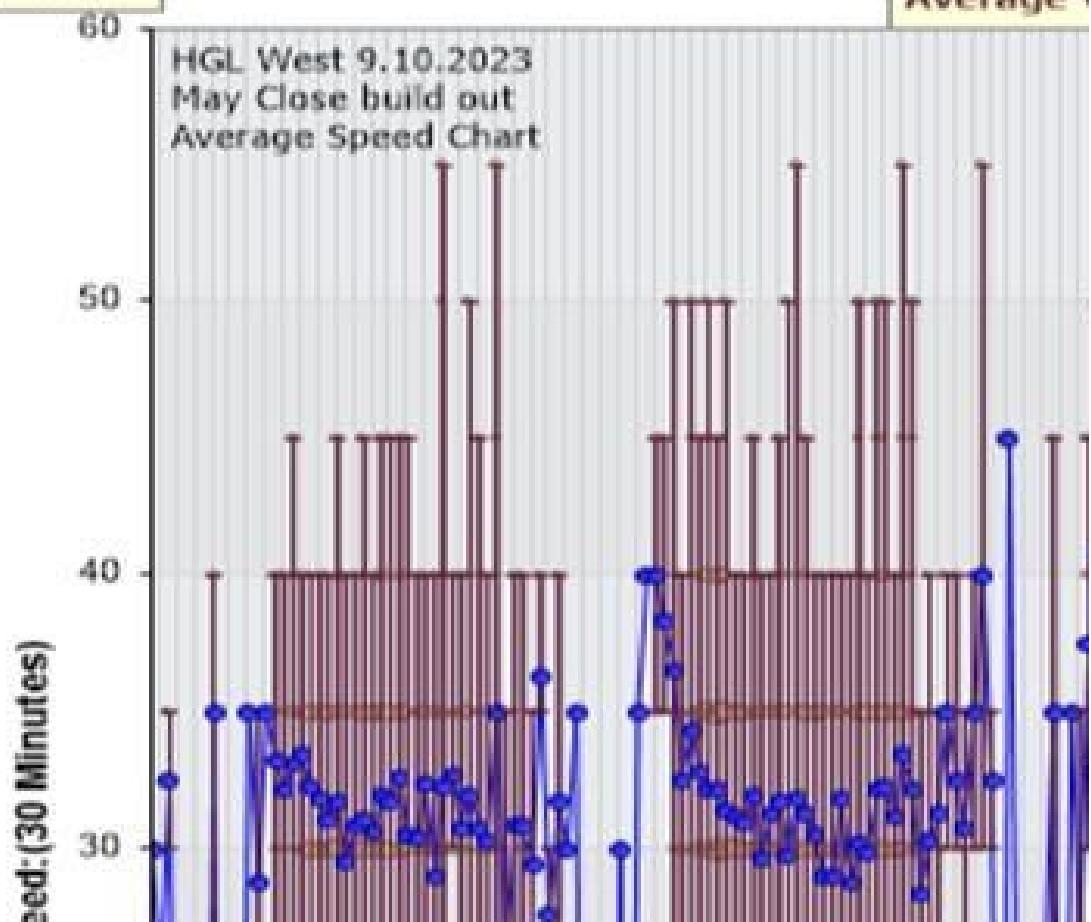

Zoom help

Average Speed