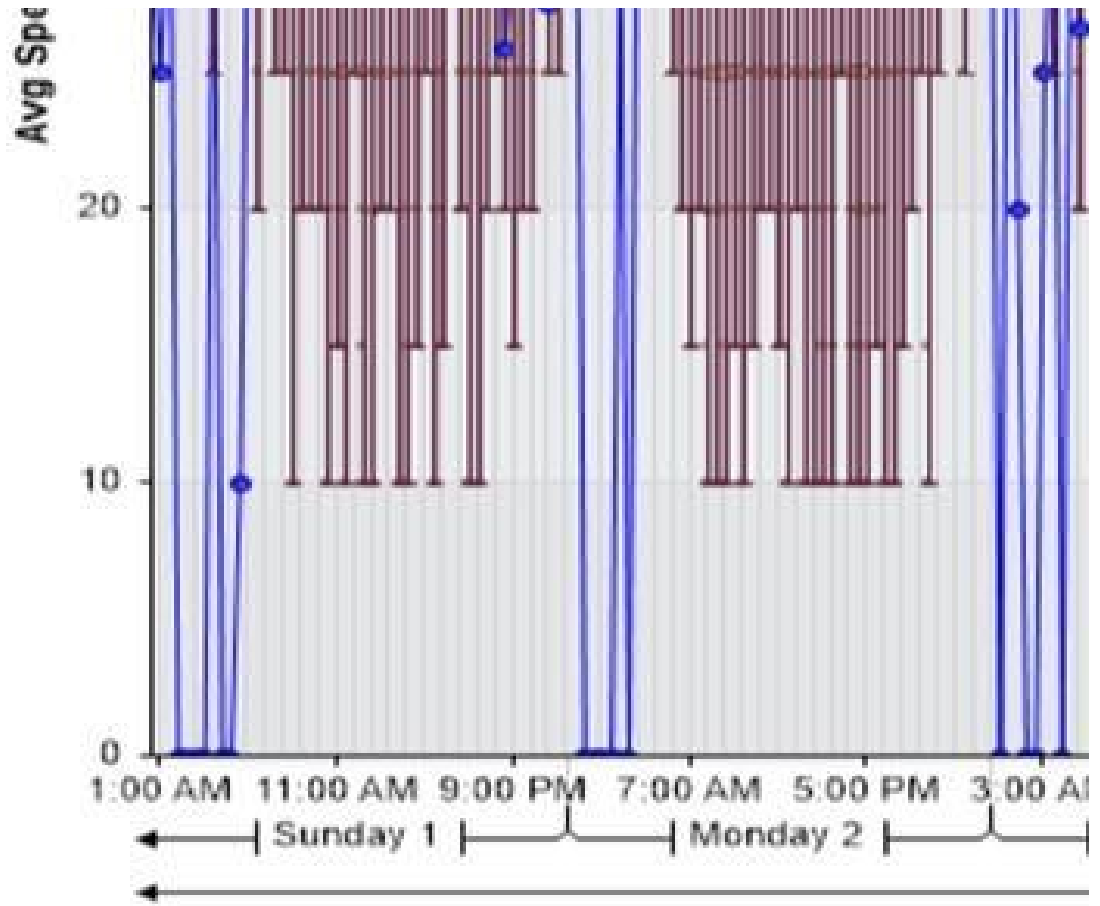

Zoom help

Vehicle

Zoom help

Average Speed

Speed 40 to 45	Speed 45 to 50	Speed 50 to 55	Speed 55 to 60	Speed 60 to 65
11	2	2	0	0
24	10	3	0	0
29	6	2	0	0
29	11	0	0	0
29	6	1	0	0
32	7	0	0	0
27	8	2	0	0
181	50	10	0	0

	7 day	5 Working day
Total Count	11461	
Average Daily	1637	1863
Average Speed	26.9	
85% Percentile	33.8	
Morning Peak 8-8am		326.4
Afternoon Peak 5-6pm		153.6
Weekend Peak 10-11am		
Weekend peak 2-3pm		