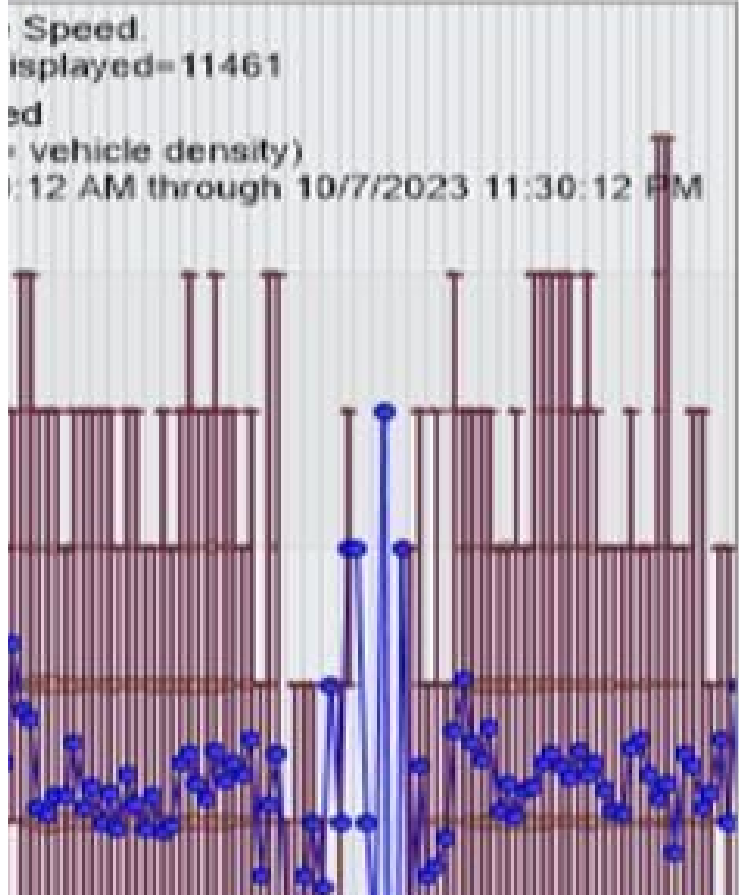

	7 day	5 Working day
Total Count	11461	
Average Daily	1637	1863
Average Speed	26.9	
85% Percentile	33.8	
Morning Peak 8-8am		326.4
Afternoon Peak 5-6pm		153.6
Weekend Peak 10-11am		
Weekend peak 2-3pm		

Vehicle Counts vs. Time [HGL West 9.10.2023: Incoming]

Vehicle Speed (MPH) vs. Time [HGL West 9.10.2023:Incoming]

Speed 65 to 70	Speed 70 to 75	Speed 75 to 80	Speed 80 to 85		
0	0	0	0	0	0
0	0	0	0	0	0
0	0	0	0	0	0
0	0	0	0	0	0
0	0	0	0	0	0
0	0	0	0	0	0
0	0	0	0	0	0
0	0	0	0	0	0
0	0	0	0	0	11461

Weekend

1073

139.5

90.5

11,461 Counts

Total Vehicles Displayed=11461

Total Count

1027

1776

1784

1906

2167

1682

1119

11461