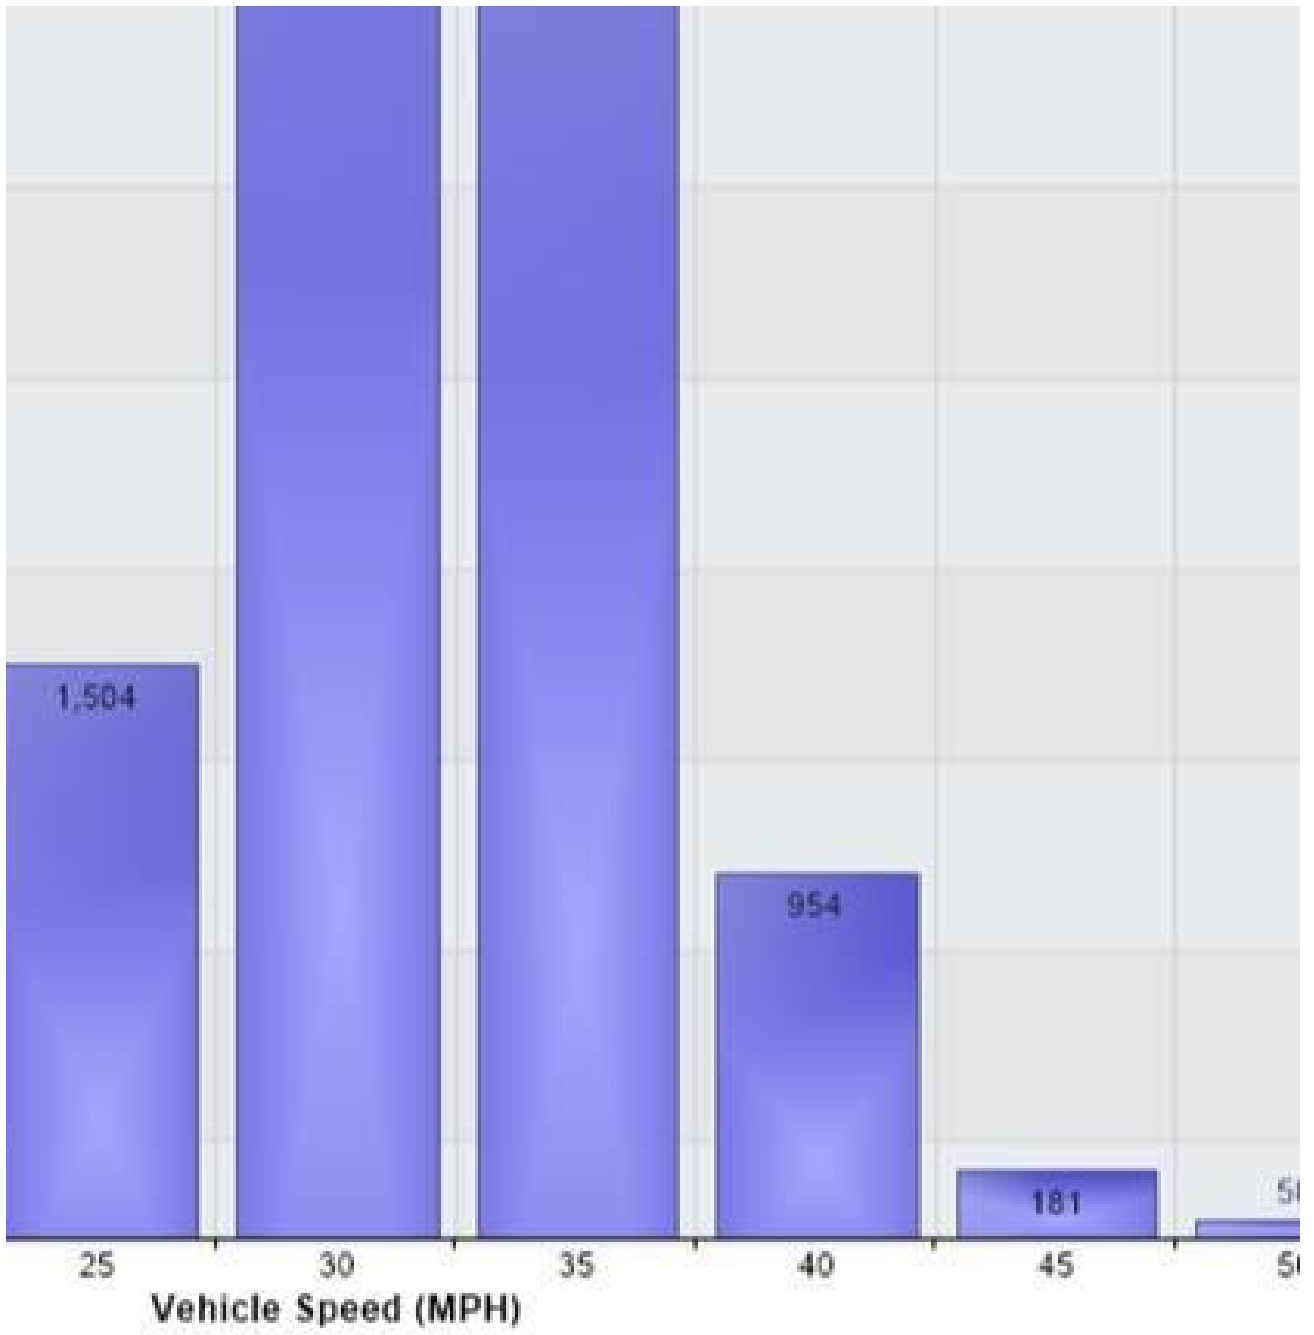

Zoom help

Vehicle

Zoom help

Average Speed

Speed 40 to 45	Speed 45 to 50	Speed 50 to 55	Speed 55 to 60	Speed 60 to 65
11	2	2	0	0
24	10	3	0	0
29	6	2	0	0
29	11	0	0	0
29	6	1	0	0
32	7	0	0	0
27	8	2	0	0
181	50	10	0	0

	7 day	5 Working day
Total Count	11461	
Average Daily	1637	1863
Average Speed	26.9	
85% Percentile	33.8	
Morning Peak 8-8am		326.4
Afternoon Peak 5-6pm		153.6
Weekend Peak 10-11am		
Weekend peak 2-3pm		